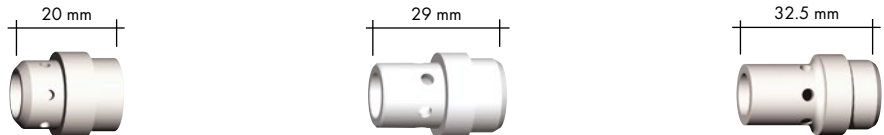

Gas diffuser (10 pcs.)

Standard	012.0183.10¹	018.0116.10²	014.0261.10³
Long life	-	-	014.0026
Ceramic	-	018.0141	014.0023

Liner		for 3 m	for 4 m	for 5 m
Liner	Ø 0.8	124.0011	124.0012	124.0015
	Ø 1.0	124.0026^{1, 2}	124.0031^{1, 2}	124.0035^{1, 2}
	Ø 1.2	124.0026³	124.0031³	124.0035³
PTFE liner	Ø 0.8	126.0005	126.0008	126.0011
	Ø 1.0	126.0021	126.0026	126.0028
	Ø 1.2	126.0021	126.0026	126.0028
Carbon PTFE liner	Ø 0.8	127.0002	127.0003	127.0004
	Ø 1.0	127.0005	127.0007	127.0008
	Ø 1.2	127.0005	127.0007	127.0008

¹ Included in the standard equipment for complete torches MB EVO PRO 24.

² Included in the standard equipment for complete torches MB EVO PRO 26.

³ Included in the standard equipment for complete torches MB EVO PRO 36.