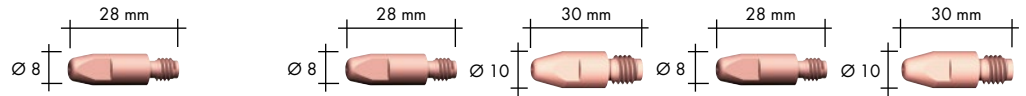

# MB EVO PRO 24, MB EVO PRO 26, MB EVO PRO 36

## Wear parts

## Gas nozzle (10 pcs.)

	Ø A		Ø B		Ø C	
Cylindrical	Ø 17	145.0047	Ø 20	145.0051	Ø 19	145.0045
Conical	Ø 12.5	145.0080 <sup>1</sup>	Ø 16	145.0085 <sup>2</sup>	Ø 16	145.0078 <sup>3</sup>
Tapered	Ø 10	145.0128	Ø 14	145.0132	Ø 12	145.0126